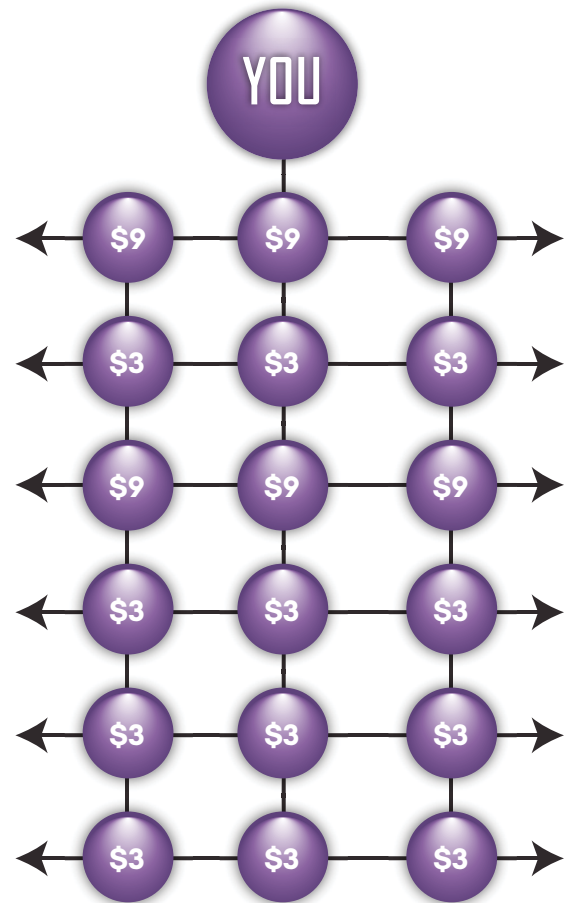

Your Personal Purchases: **25 reward points**

2 REFERRAL DEPTH REWARDS

Xweet Starter [.10 Point] | Xweeter [1 Point] | Xweetest [1 Point]

Personally **Enroll & Maintain** a Minimum of **3 Actives [3 Points]**

EXAMPLE:

90 People / 6 = 15 x \$90 = \$1,350
270 People / 6 = 45 x \$90 = \$4,050

4 QUEST REWARDS

Xweeter | Xweetest

Earn a **Quest Player Reward** monthly.

YOUR RANK LEVEL	MONTHLY CYCLES	MONTHLY REWARD
QUEST STARTER	3	\$90
QUEST PLAYER	6	\$180
QUEST PRO	9	\$270
QUEST ELITE	18	\$540
QUEST MASTER	27	\$810
QUEST GRAND MASTER	36	\$1,080
QUEST CHAMPION	45	\$1,350
QUEST GRAND CHAMPION	90	\$2,700

5 MATCH REWARDS

Xweeter | Xweetest

Earn a **50% or 120% Match Reward** on all your Personal's Earnings divided by 3:
Referral & Infinity Rewards

50% | 3 Active Personal Members [3 Points]

120% | 6 Active Personal Members [6 Points]

EX: TOTAL EARNINGS:
 \$9,000 / 3 = \$3,000
 @ **50% Match = \$1,500**

EX: TOTAL EARNINGS:
 \$9,000 / 3 = \$3,000
 @ **120% Match = \$3,600**

All references to income, implied or declared, throughout the Rewards Program are for illustrative purposes only. These figures should not be considered as guarantees or projections of your actual earnings or gains. There is NO guarantee of any level of income or earnings for any Associate; any representation or guarantee of earnings would be misleading. The maximum payment is 70%.