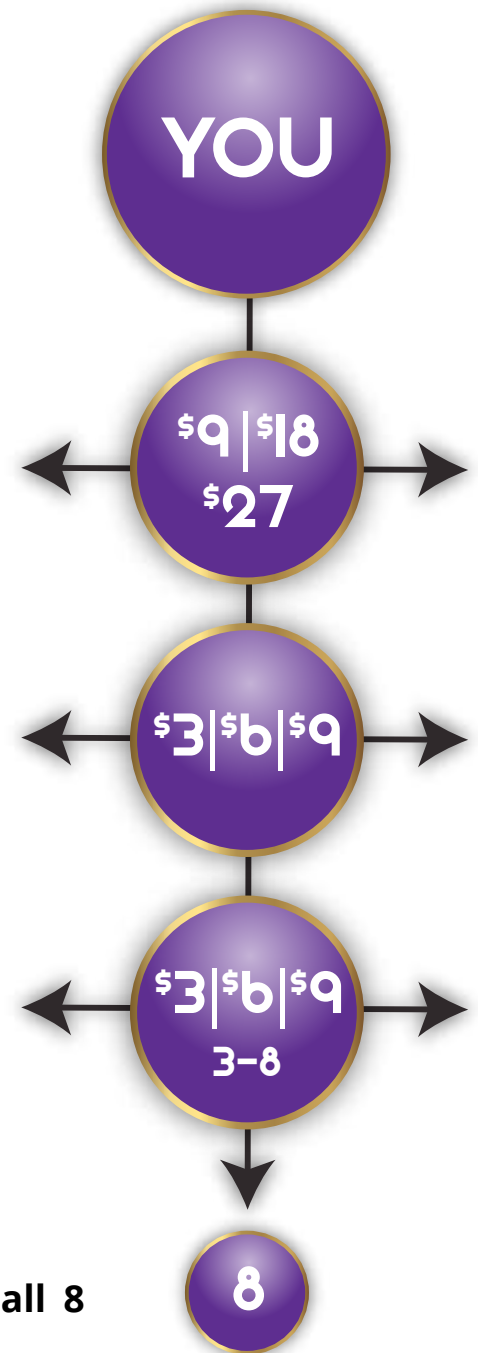

Continue to enroll 3 new Members every 28 days and you will continue to earn **DOUBLE FAST REWARD BONUSES!**

ENROLL 3 OR MORE [ANY COMBO] IN YOUR FIRST 28 DAYS TO EARN THE SLINGSHOT PROMOTION!

PAID DAILY & MONTHLY | YOU MUST BE A XWEET MEMBER OR GREATER.

FIRST 28 DAYS	FAST REWARD	DOUBLE BONUS	TOTAL
STARTER	\$15 X 3	--	\$45
XWEET	\$30 X 3	\$30 X 3	\$180
XWEETER	\$60 X 3	\$60 X 3	\$360
XWEETEST	\$90 X 3	\$90 X 3	\$540

RULES: The earned Double Bonus is paid 30 days after your Slingshot clock expires. Your new personal Members must have a first monthly Smartship in order for you to earn the double bonus.

03 | XWEET REFERRALS

Earn Xweet Referrals on the monthly recurring Smartships of others. [Does not include enrollments.]

PAID DAILY

SPONSOR 1 ACTIVE

earn **\$4.50/\$9/\$18/\$27** on referral depth 1

SPONSOR 2 ACTIVE

earn **\$1.50/\$3/\$6/\$9** on referral depth 2

SPONSOR 3 ACTIVE

earn **\$1.50/\$3/\$6/\$9** on referral depth 3 - 8

RULES: You must personally enroll **3 actives** to earn all **8 depths** of the Xweet Referral Bonuses.